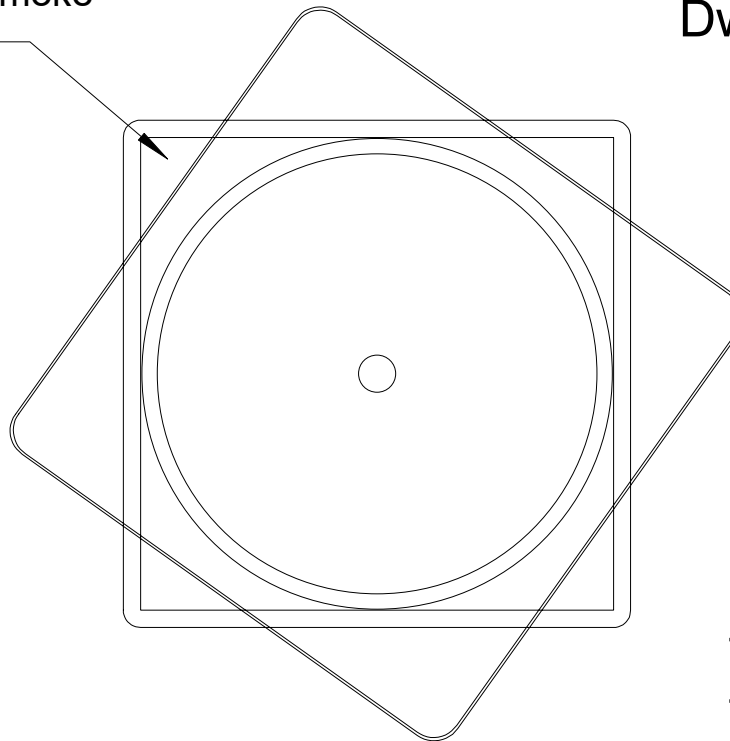

Air enters to clear smoke
before refueling

Dwg. KG4.4.12.22

Model KG4 B
Version 1.2
13 Dec 2017

C Pemberton-Pigott

Rotate hopper cover
to clear smoke or see
the fuel level